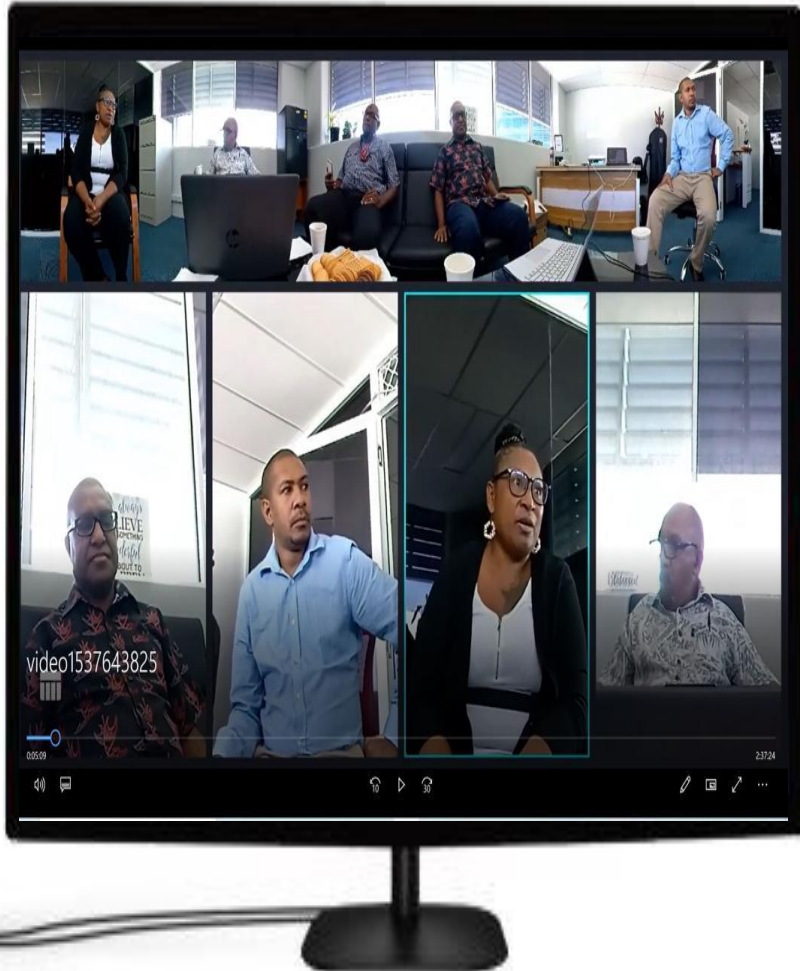

KANDAO

Kandao Meeting Pro 360° Video Conferencing Camera

Perfect Conferencing Experience

- 360° Recording without Blind Spot
- AI Algorithm for Smart focusing and Tracking
- Coverage with a radius of 5.5 meters

red dot winner 2021

Push Past the Limits with Four-in-One Design

Equipped with 360-degree lens, Omni-directional audio system, HiFi Speaker, and built-in android system, Kandao Meeting Pro is designed to be four-in-one for being the most powerful one

Panoramic Capture

Omni-Directional Mics

Hi-Fi Speaker

Built-in Android System

AI Intelligent Recognition 2.0

Sophisticated AI algorithm utilized to achieve efficient and accurate localization and tracking. Provides multiple conferencing modes for different meeting requirements.